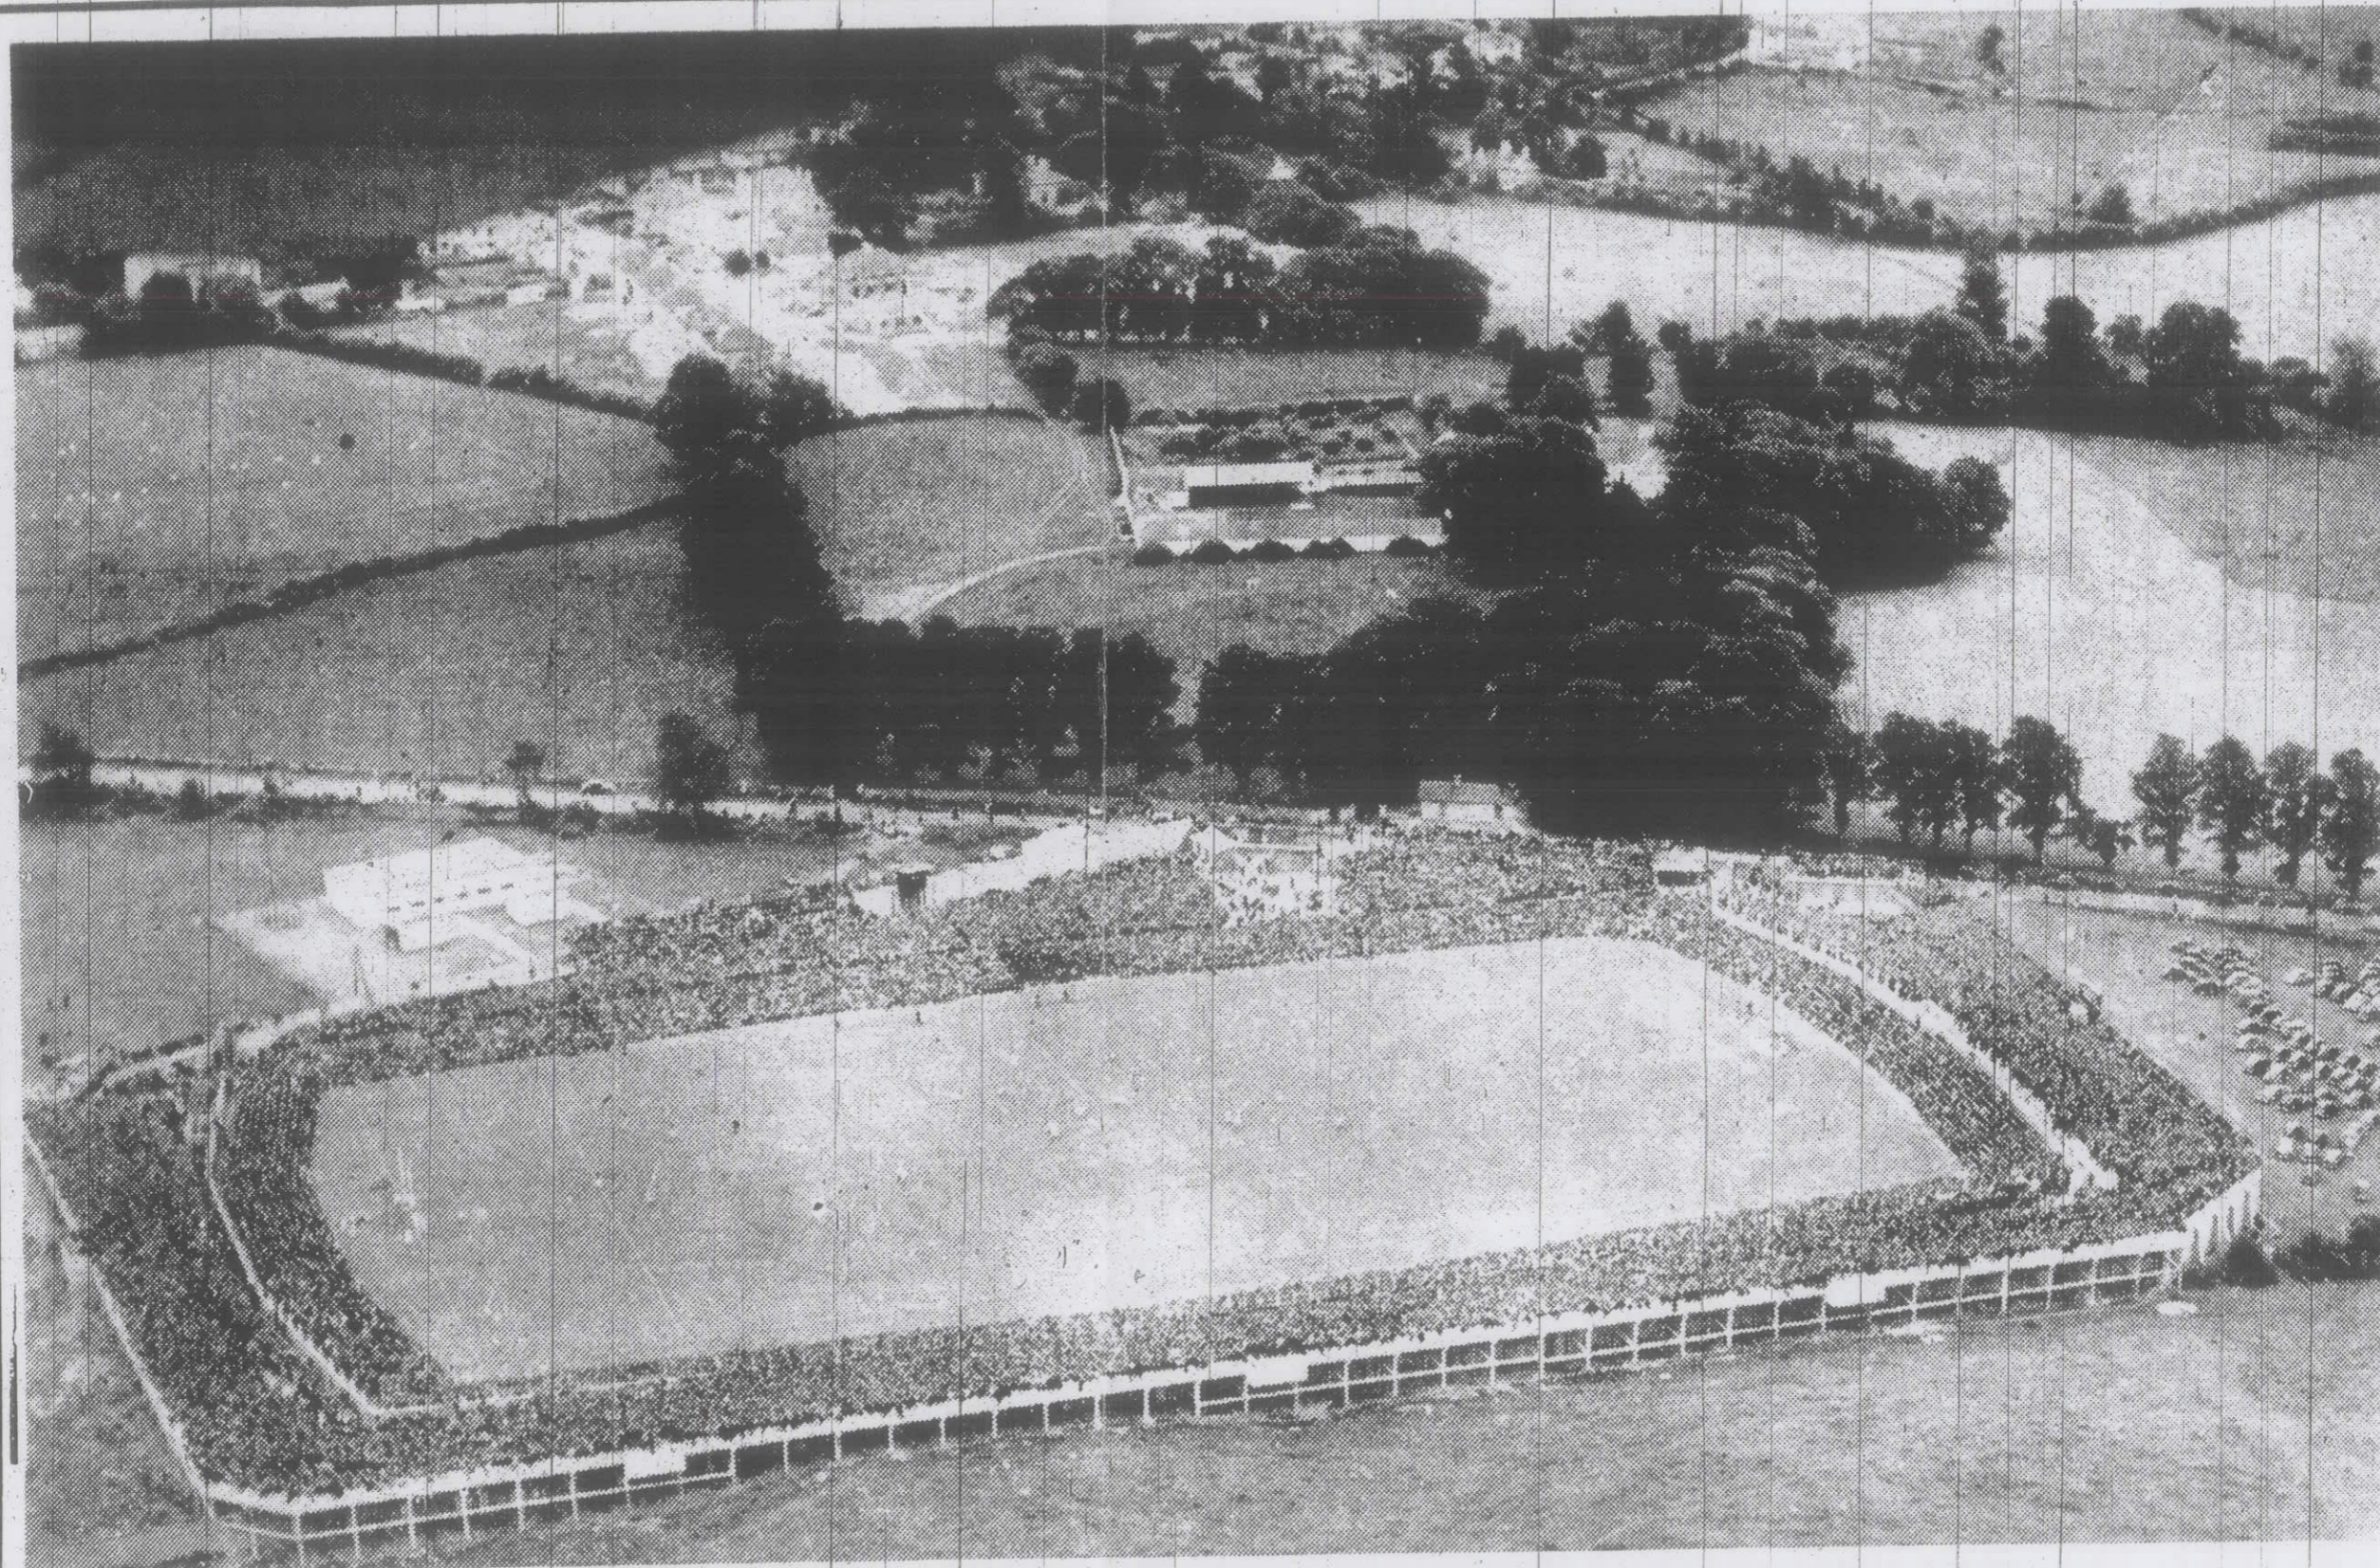

★
BEST DRINKS AND REFRESHMENTS

BEFORE AND AFTER THE MATCH OR DURING THE SEASON MEET YOUR FRIENDS

AT THE
'ONDALÉ
BEST HOUSE
Upper Mallow St., LIMERICK

AERIAL VIEW OF THE LIMERICK G.A.A. GROUNDS, WHERE THE MUNSTER SENIOR HURLING FINAL WILL BE PLAYED NEXT SUNDAY.