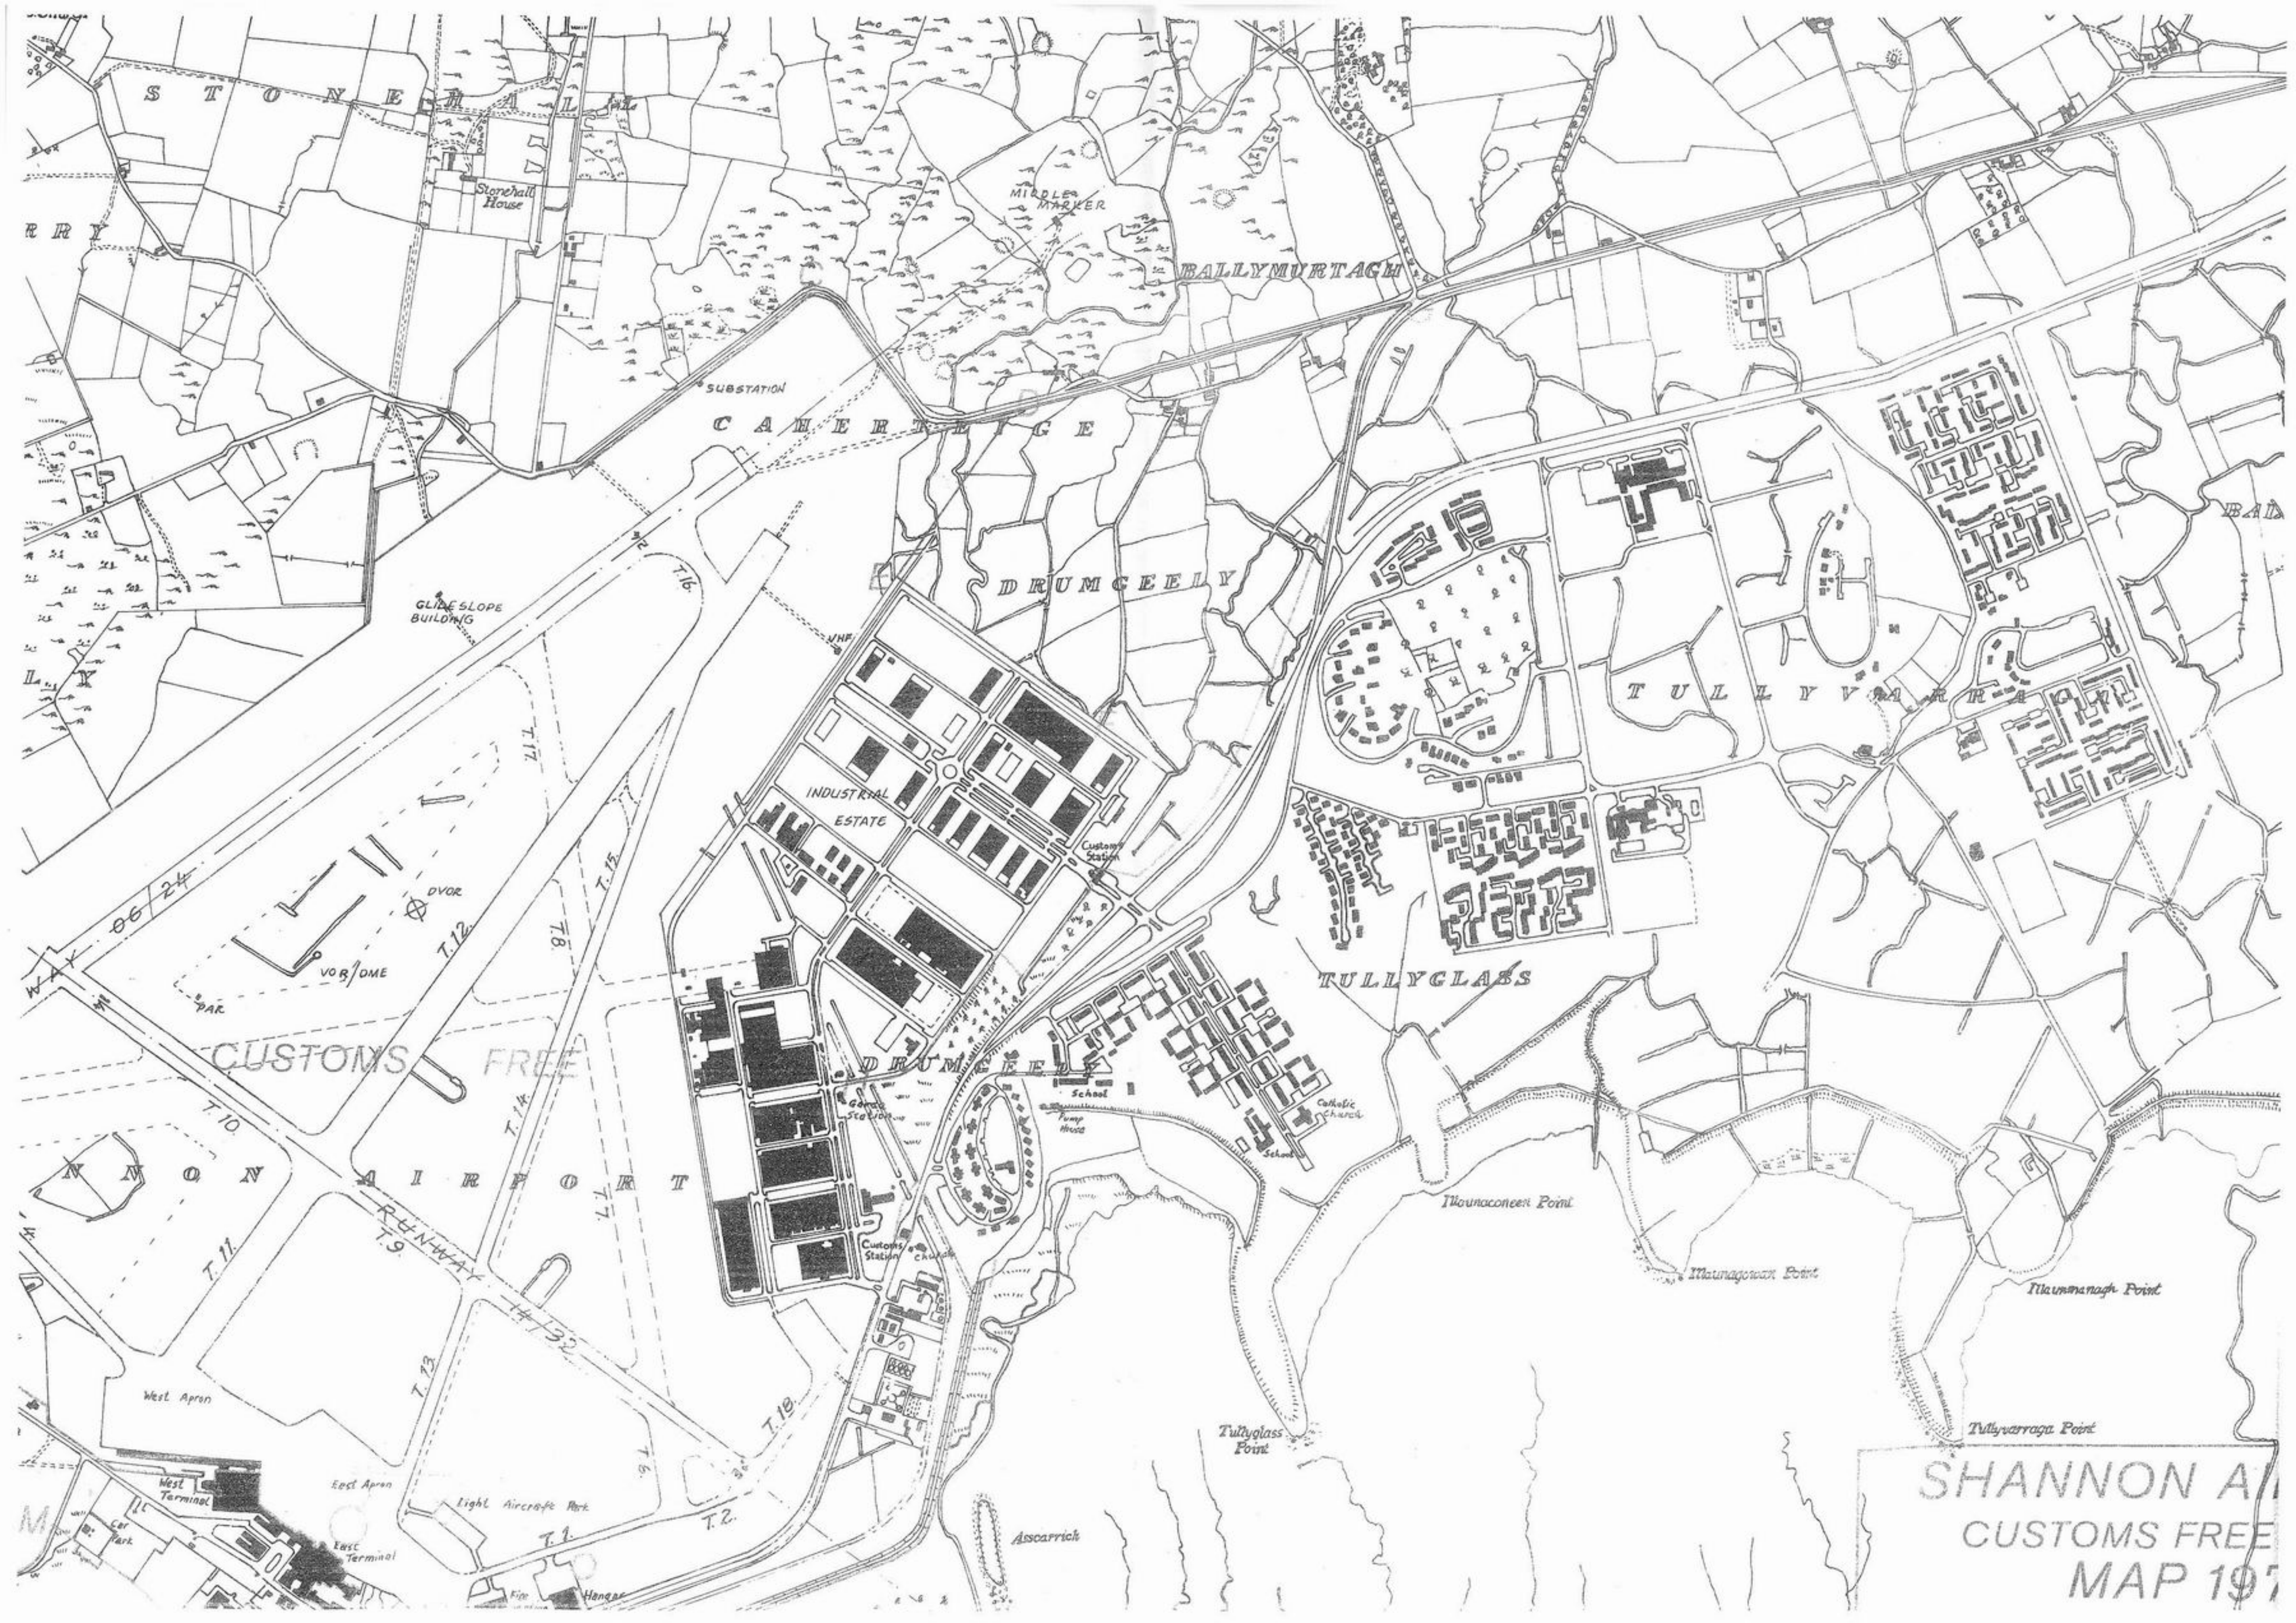

ANEMOMETERS

West Apron

EXCLUDED

East Apron

Light Aircraft Park

LOCALIZER BUILDINGS

LOCALIZER ANTENNAE

M

West Terminal

Car Park

Hotel

East Terminal

File Station

Hangar

Asscarrick

OIL STORAGE DEPOTS

WAREHOUSES

MAIL ORDER STORES

Knockbeagh Point

CUSTOMS FREE

LAGOON

DERRISH ISLAND

LAUNCH BASE

OIL JETTY

MUD FLATS

RIVER S

Brackinisk Rock

Conor's Rock

SHANNON AIRPORT  
CUSTOMS FREE  
MAP 1971