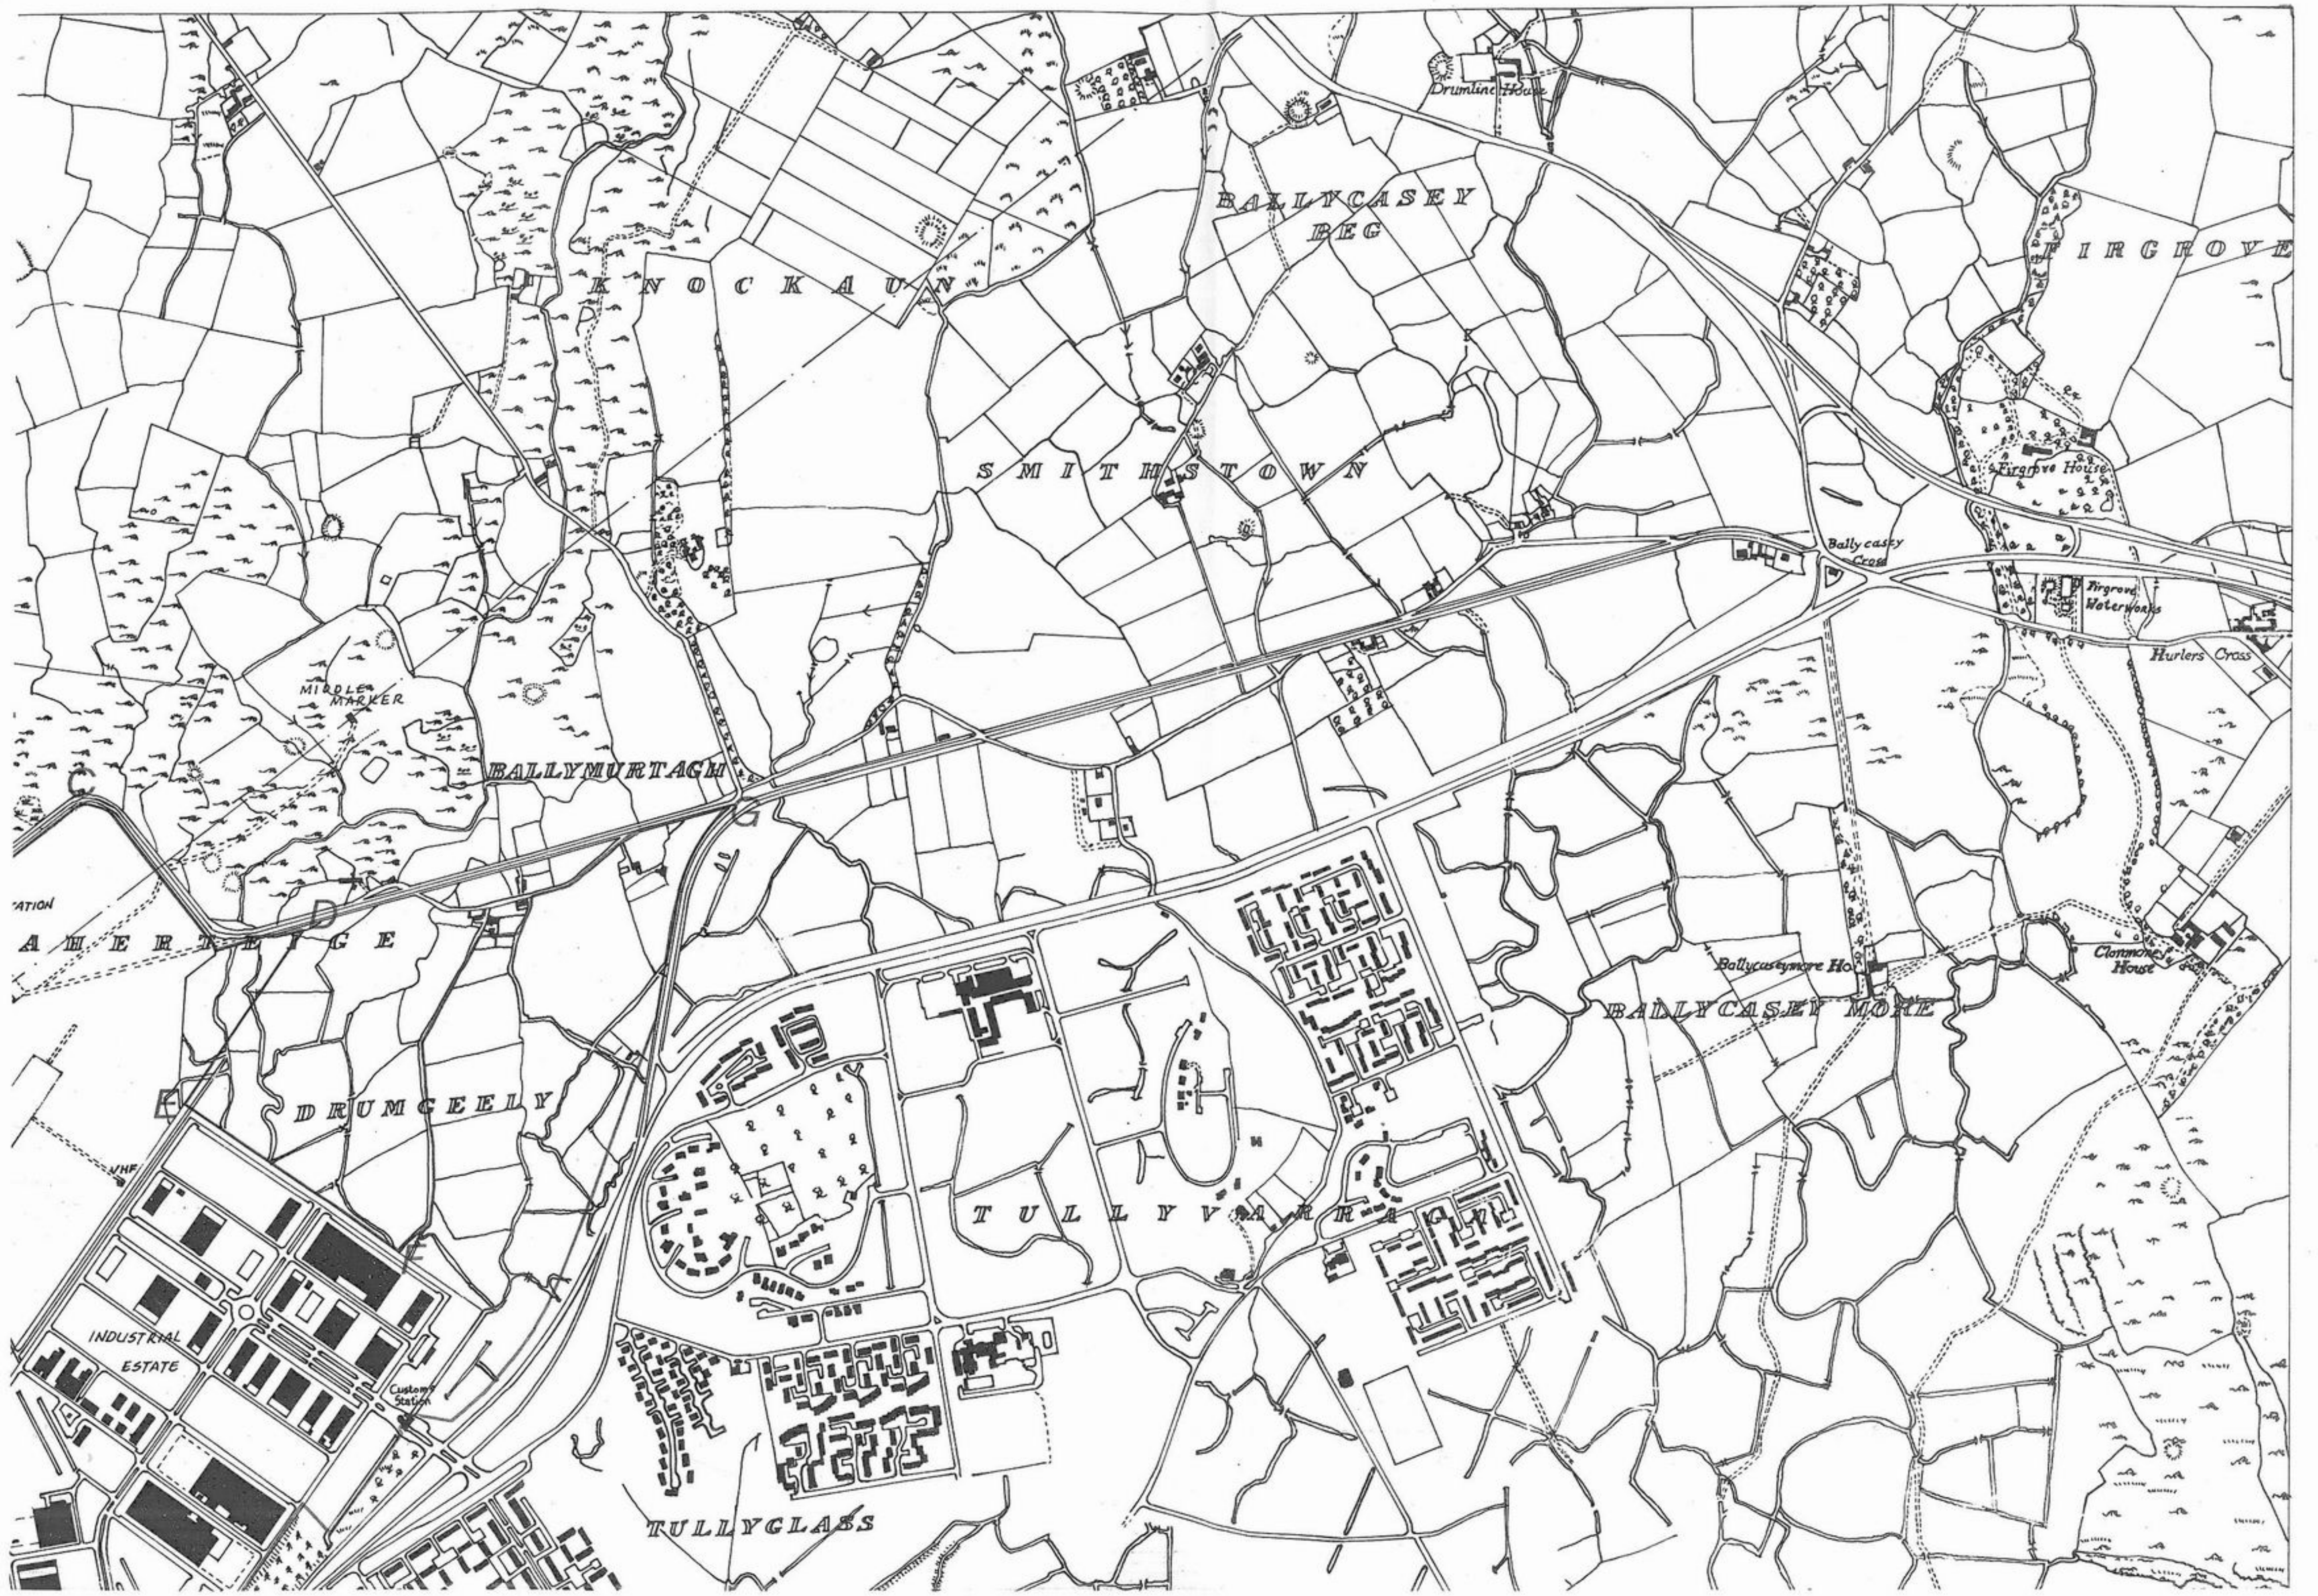

ANEMOMETERS

West Apron

EXCLUDED

East Apron

Light Aircraft Park

LOCALIZER BUILDINGS

LOCALIZER ANTENNAE

M

MUD FLATS

RIVER S

Brackinisk Rock

Conor's Rock

SHANNON AIRPORT  
CUSTOMS FREE  
MAP 1971