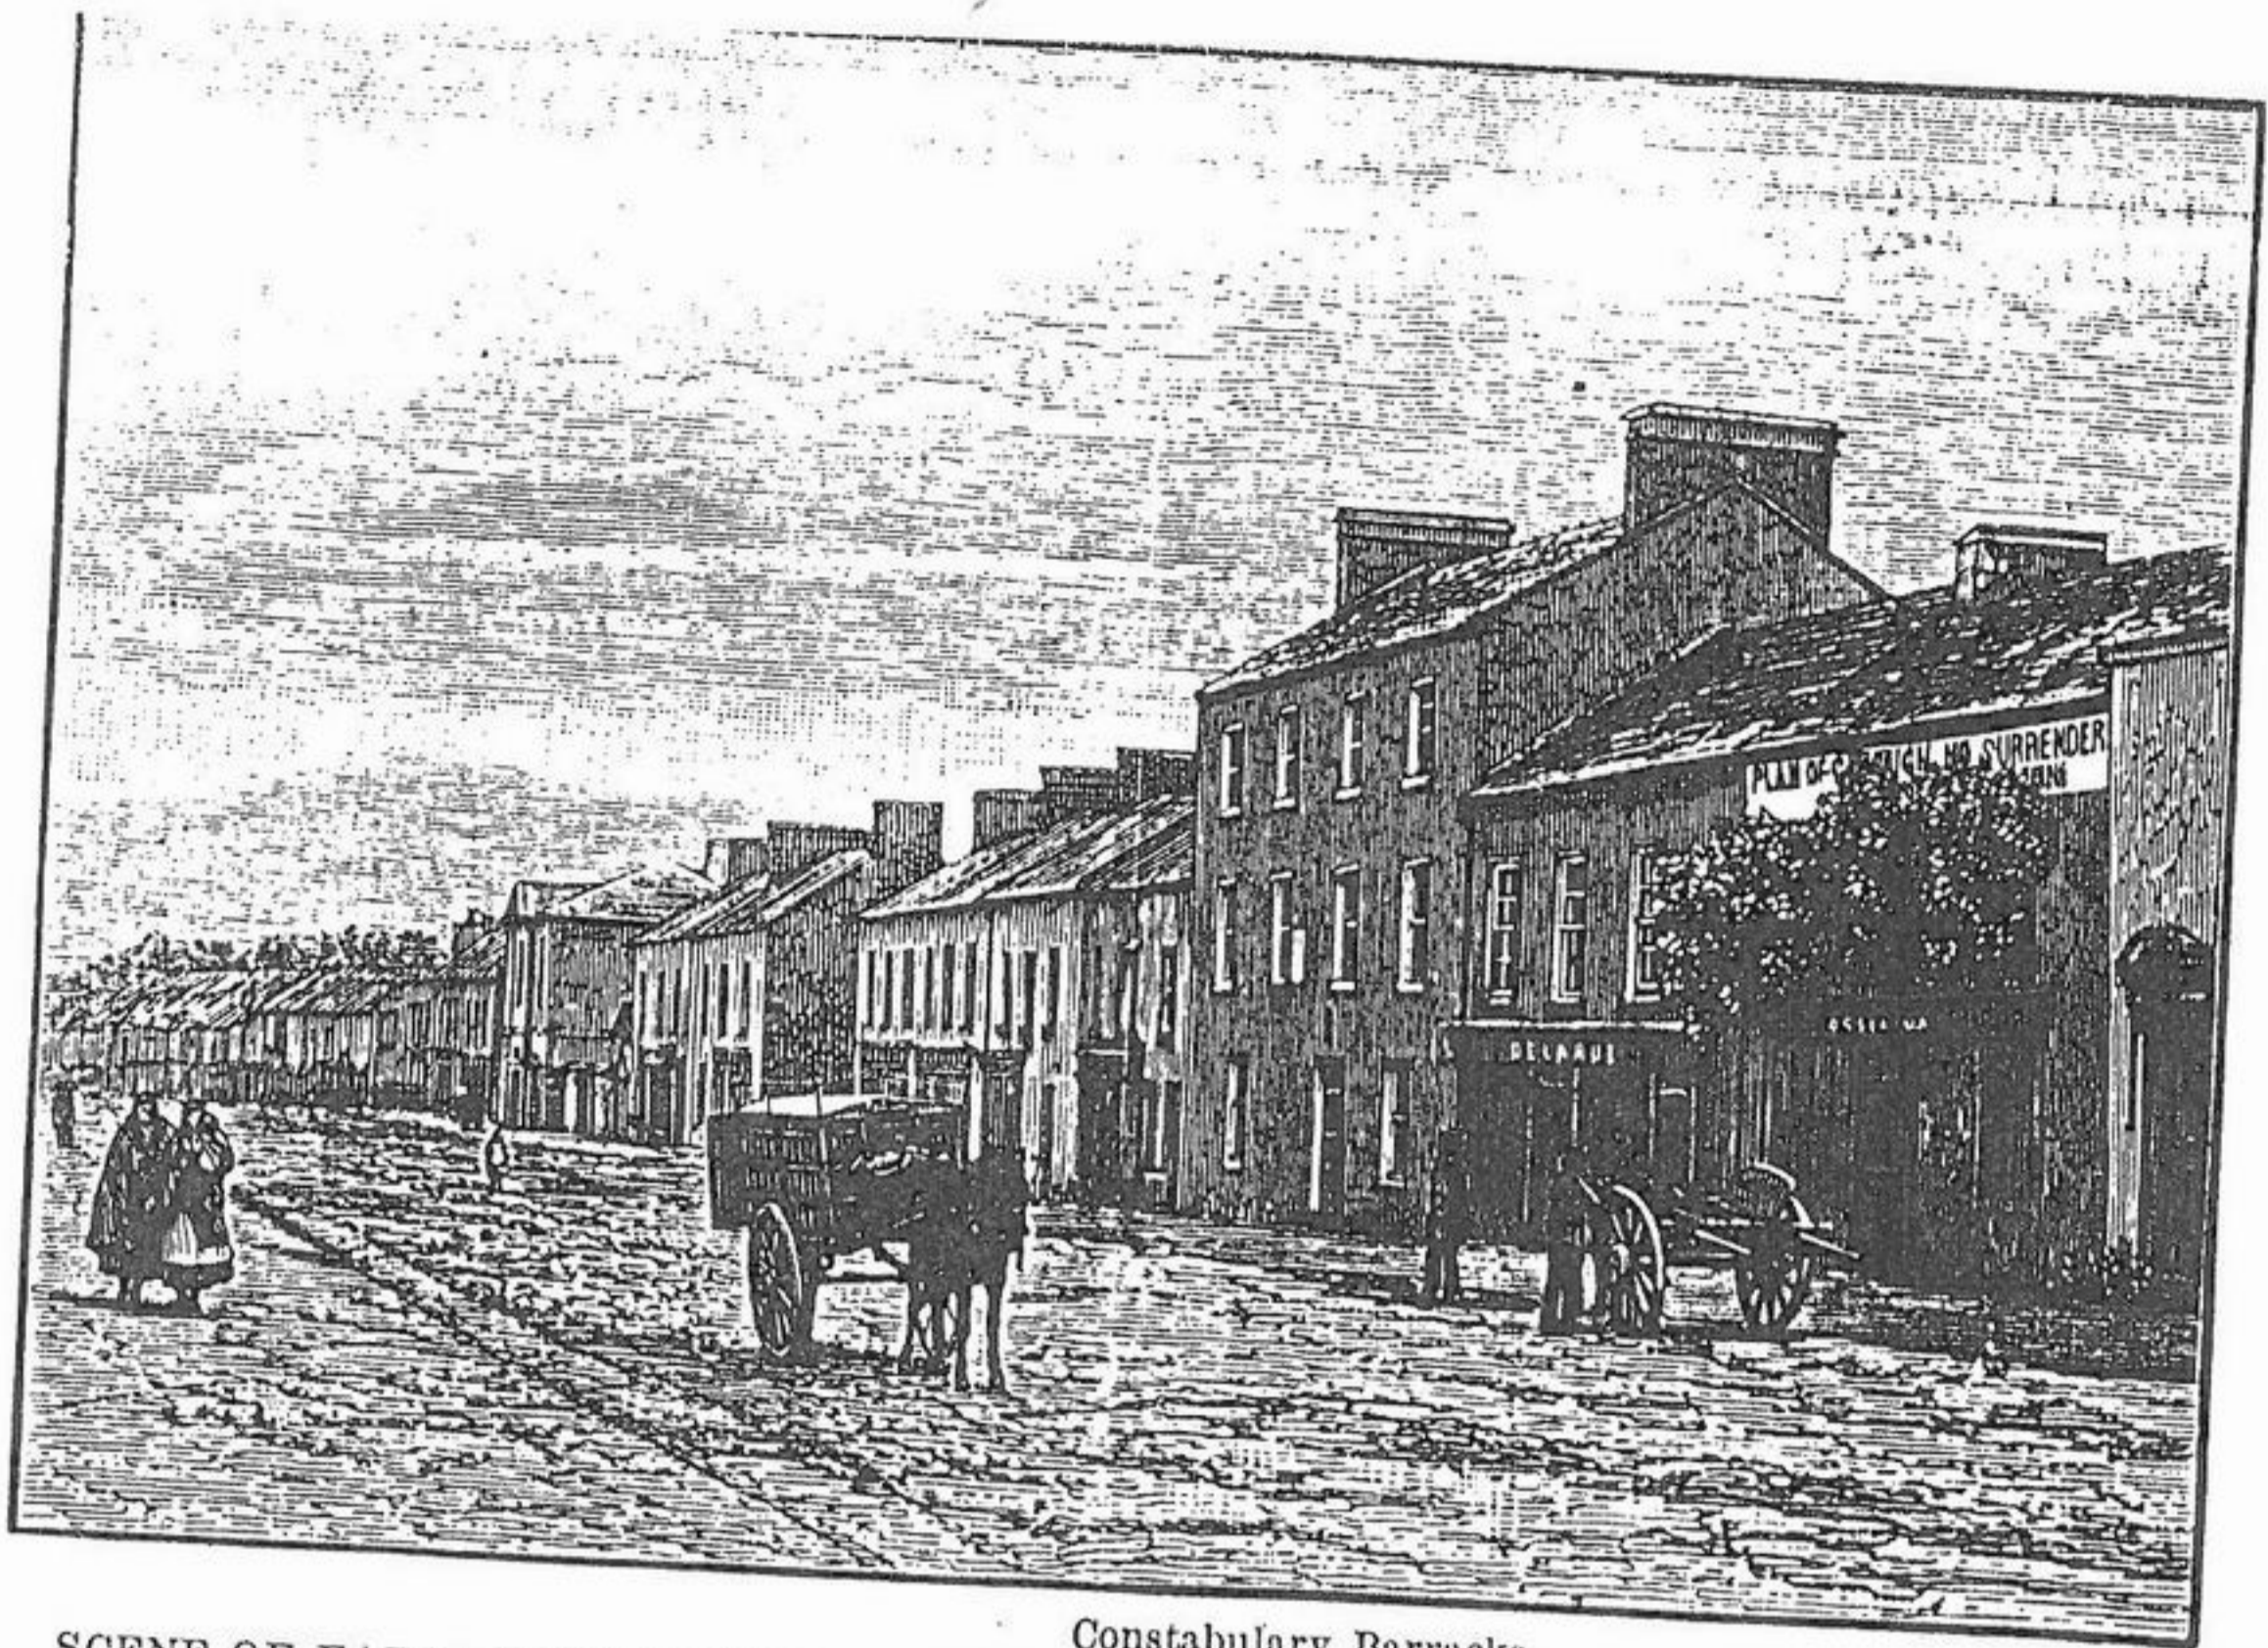

(6)

Constabulary Barracks.
SCENE OF FATAL RIOT AT MITCHELSTOWN, COUNTY CORK: PART OF CORK-STREET.

+ Spot where Lonorgan was shot.
PART OF THE SQUARE AT MITCHELSTOWN.