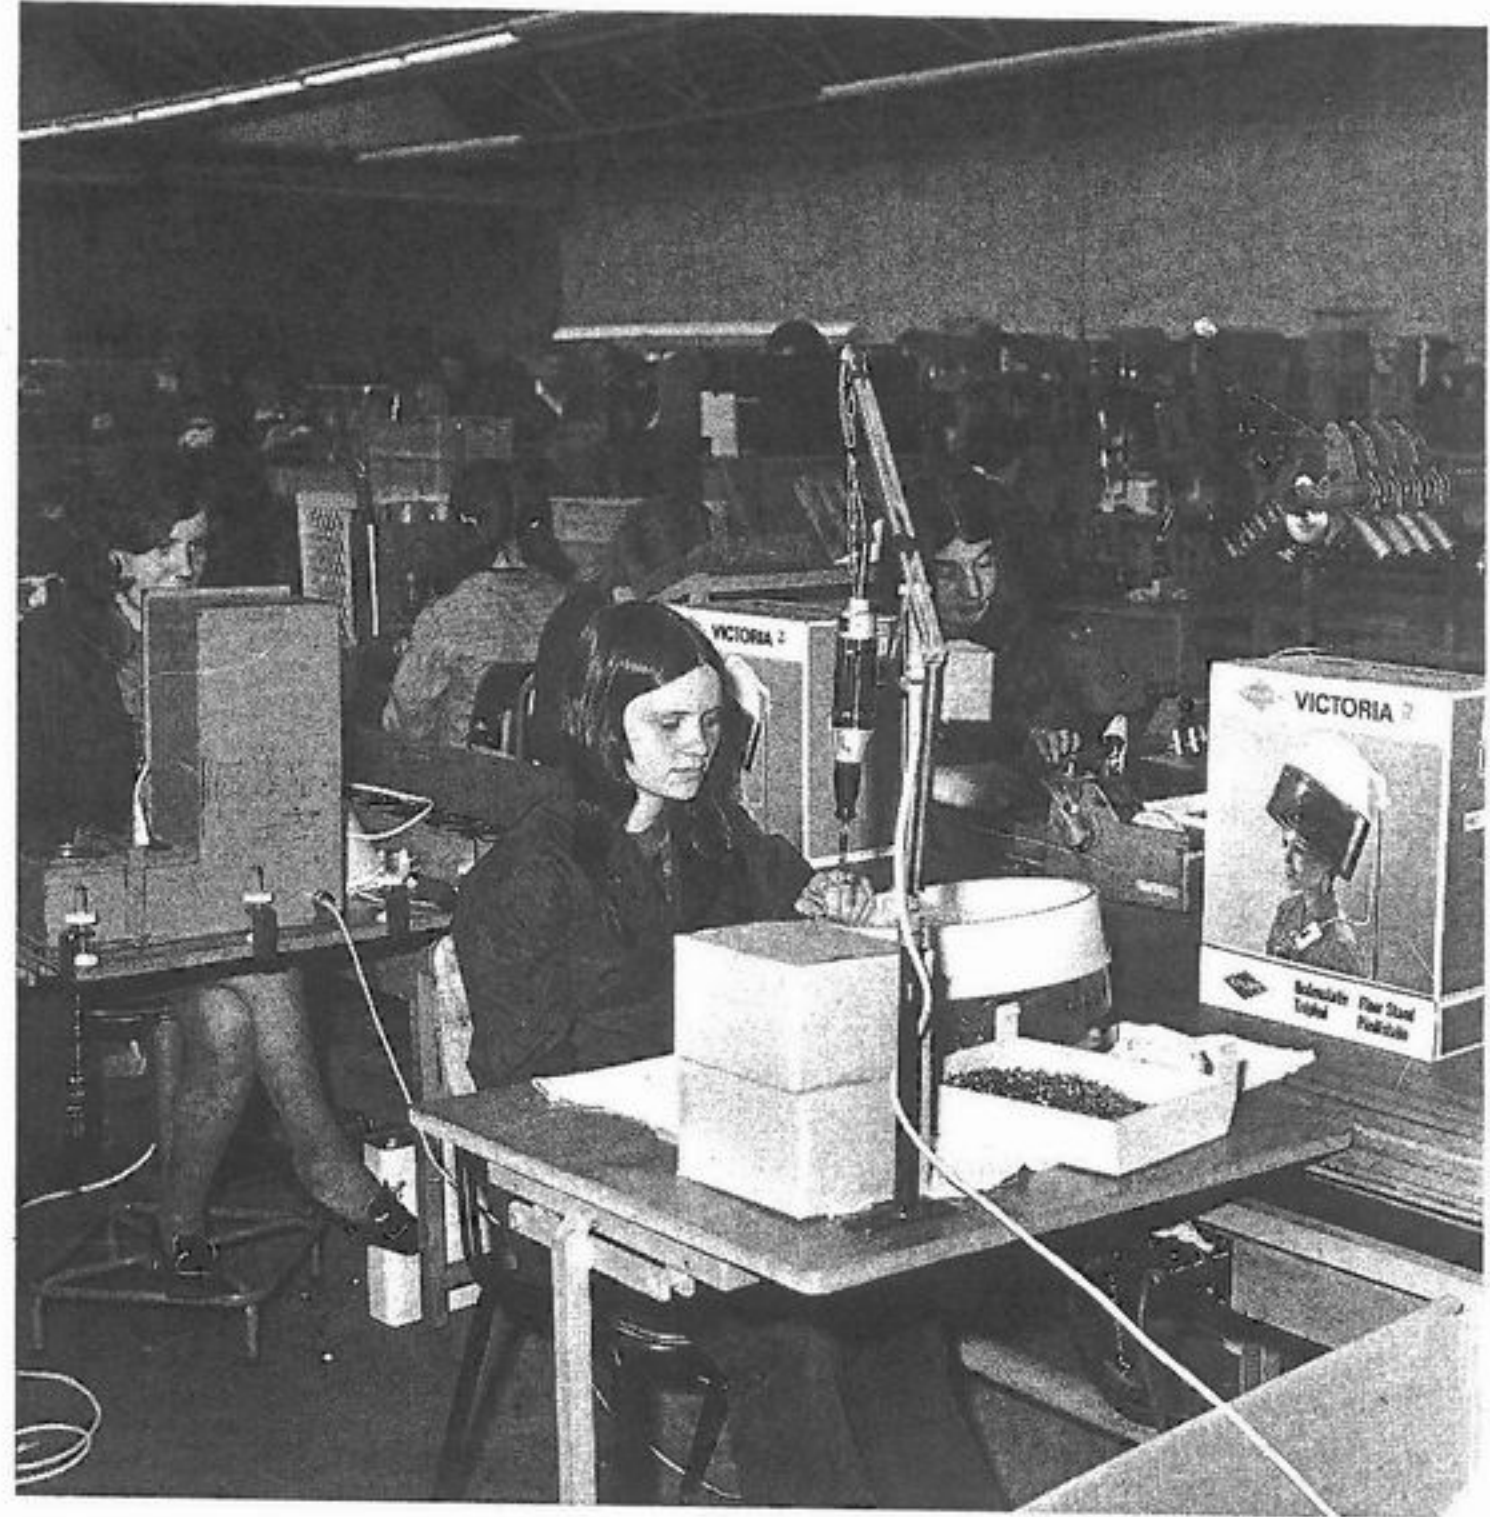

PRODUCTION LINES AT KRUPS, RATHBANE IN 1972

The marvellous pictures above and below show workers on the production lines at Krups in Rathbane more than 40 years ago. The Krups factory opened in 1964 and employed 1400 at its height, but closed amid much sadness in 1998