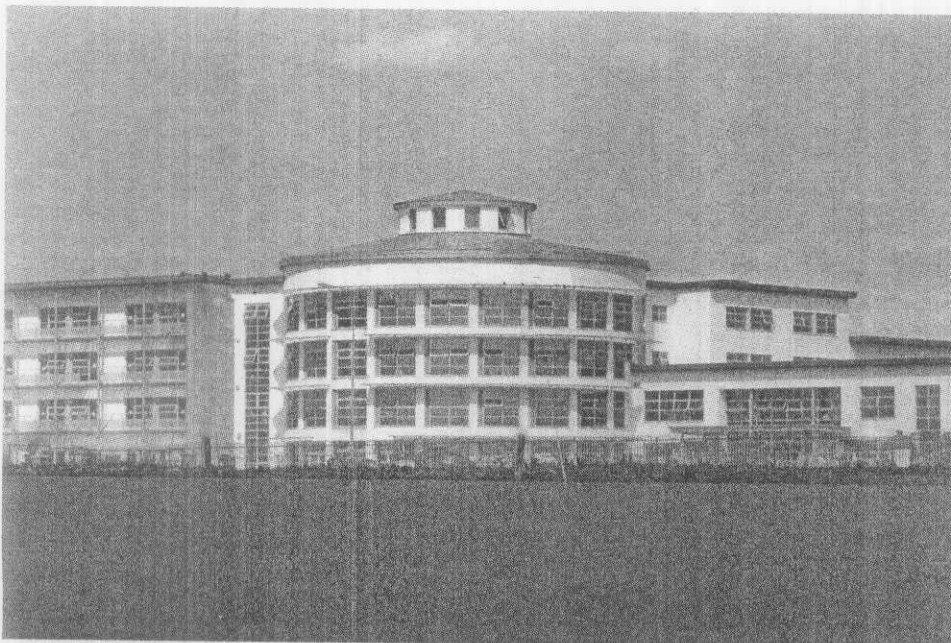

Advertising promotion

The Quality Hotel and Leisure Centre Limerick

LOCATED on John Carew Road, close to the Southern Ring Road bypass from the N7 to N21 and New, the Quality Hotel & Leisure Centre is one of several new hotels filling the skyline.

Location is everything and this hotel occupies a large site at Roxboro, making possible a host of services. The 35mn euro development has secure car parking facilities, is close to Colbert Station and within minutes of the city centre.

As one of Ireland's fastest-growing chain of hotels, Quality Hotel & Leisure Centre Limerick continues the company's commitment to contemporary design. The centrepiece of the hotel is its open atri-

um area that spans four floors, illuminated by the drop of a cubic five-floor chandelier.

All of the 143 superior guest rooms, 26 two bedroom suites and 4 one bedroom suites have satellite TV/ DVD facilities.

The 16 meeting rooms suites curve around the atrium area and contemporary art work and furniture/fittings design give an edge beyond the ordinary.

Other facilities at the Quality Hotel & Leisure Centre Limerick include wi-fi for the meeting room Bar 23-19, the first floor Lannigan's Restaurant Club Vitae leisure club and beauty salon, and plenty of parking space.

VIEW OUR EXTENSIVE RANGE OF

PORCELAIN CERAMIC & MADDIE