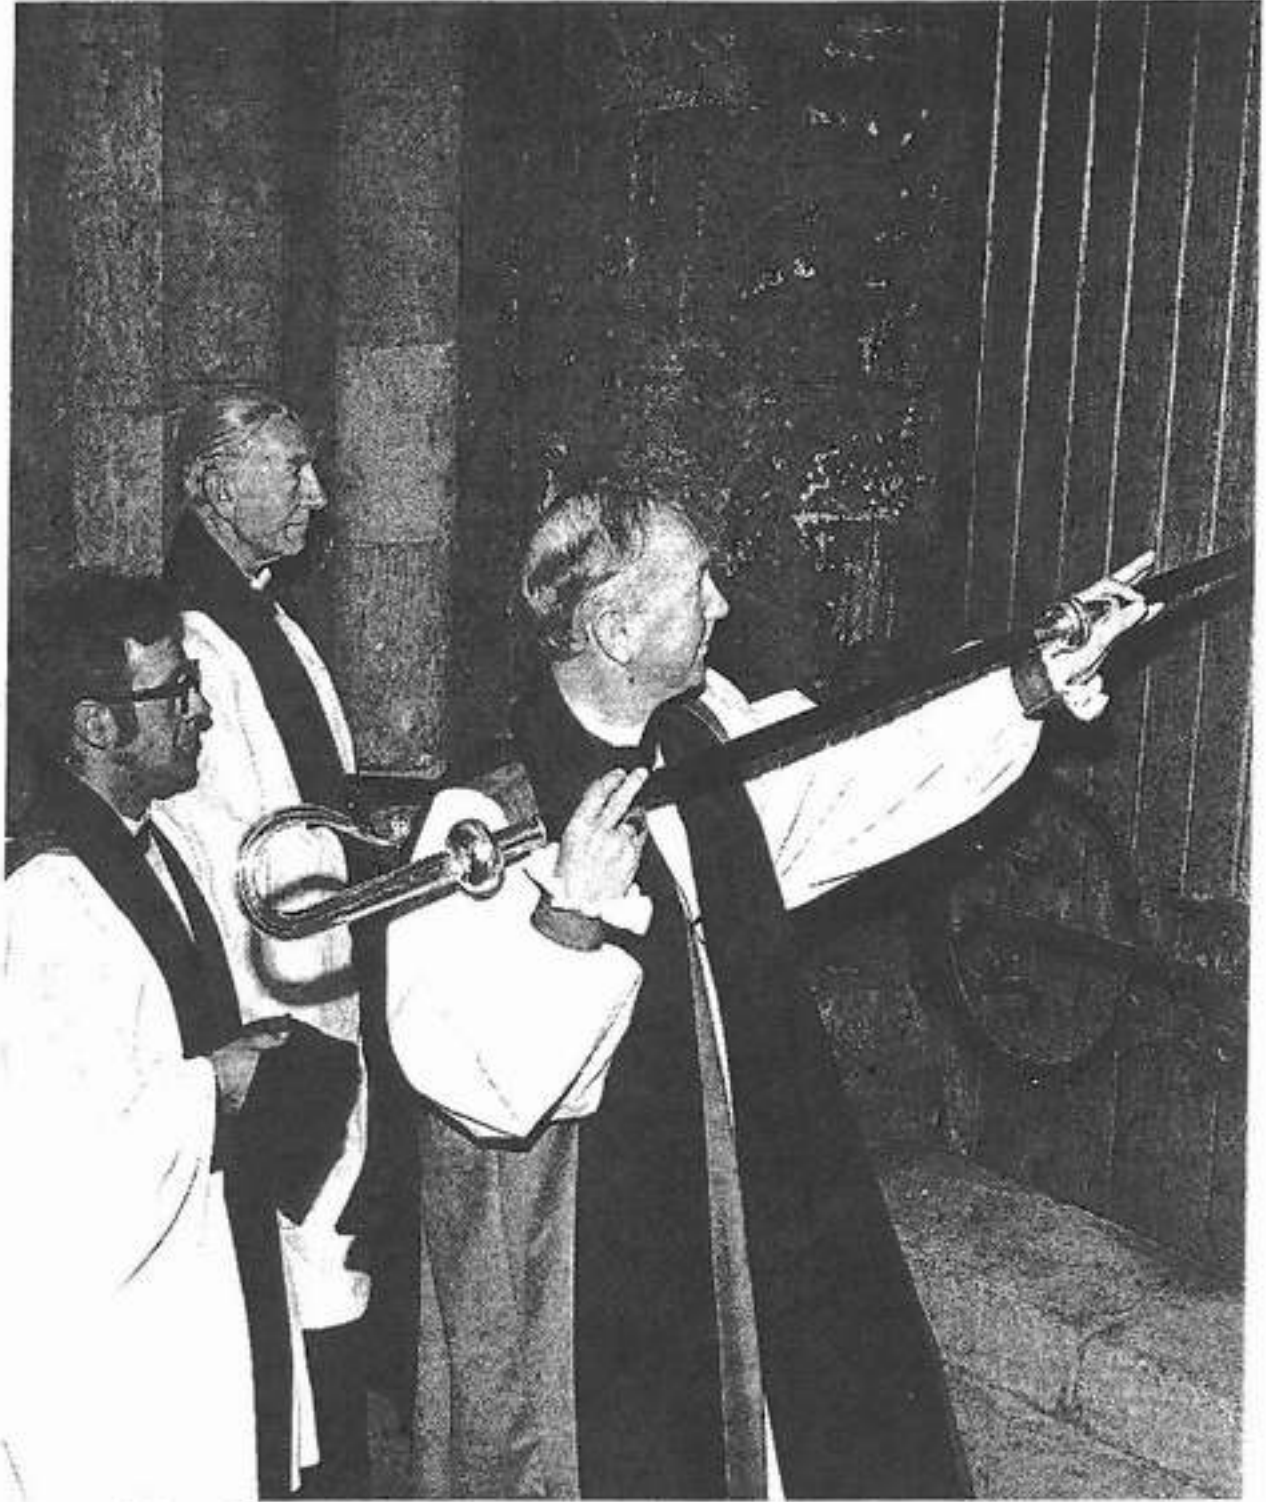

ALL OUR YESTERDAYS

Bishop of Limerick Donald Caird performs the 'Knocking on the Door' Ceremony at the West Door of St Mary's Cathedral in 1970 as part of his installation ceremony as Bishops of Limerick have done for centuries past. Also pictured are Rev. H. C. Guernsey, chaplain, and Rev. C. V. Warrin.