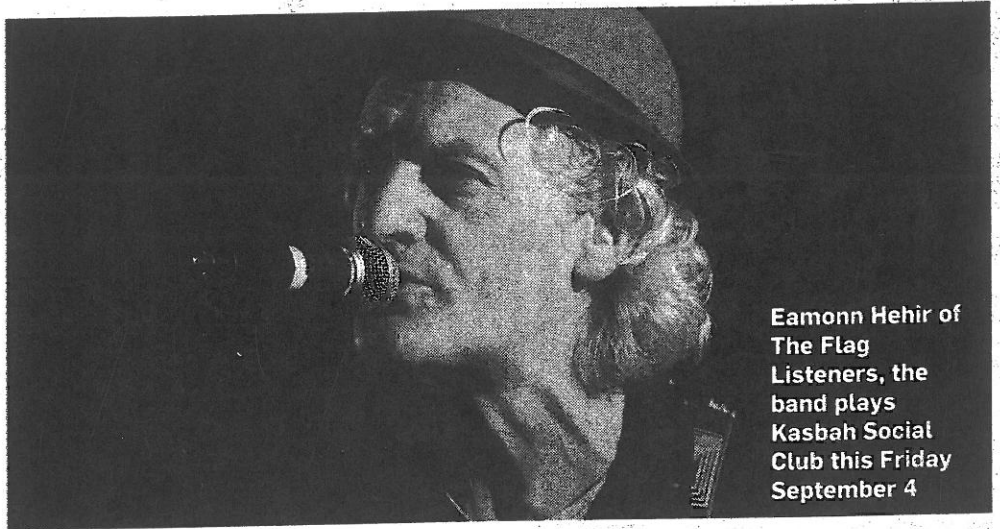

Entertainment

NEW MUSIC

The Flag Listeners for Kasbah Social Club

Eamonn Hehir of The Flag Listeners, the band plays Kasbah Social Club this Friday September 4

LIMERICK group The Flag Listeners play the Kasbah Social Club, Dolan's on Friday September 4. The Flag Listeners are Eamonn Hehir, former frontman with well-known Limerick band, Toucandance on vocals and guitar, John Steele on electric guitar and former Toucandance members, Sean Fox on bass and Tony Brennan on drums. The hard working band have been working on a new set of songs in the past year or more and if all reports are to be believed, there is lots to look forward to at this show.

Eamonn's recent solo album, 'The Flag Listeners' was described by Hot Press as "...a heady mix of guitar pop, dreamy soundscapes and poetic lyrics". The band has been working on and recording an

album of new material over the summer in AP Studios, Dublin, and are planning to release new material Easter 2016.

The Kasbah Social Club set will consist of a mix of songs from Eamonn's solo albums, new songs written for the upcoming album, and some revamped Toucandance tunes. Admission is free. This Friday September 4 to hear The Flag Listeners play the Kasbah Social Club, Dolan's.