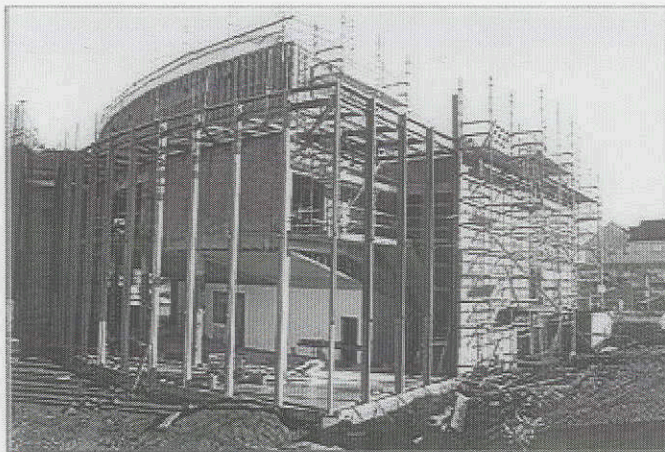

71.

LIMERICK LEADER

ONLINE EDITION

ESTABLISHED 1889

Saturday, November 10th, 2001

LIT's new 350 seat theatre

By DEARBHLA LOOBY

Front Page

News

City body riddle

Boss grounded by cuts

LIT's new 350 seat theatre

Miracle girl in Disneyland

Liverpool legend saves Limerickmen

McCabe anger over temporary release

Rail line reopening backed by O Cuiv

Euro gold gives Dara a kickstart

They shall not grow old . . .

PD conference for Limerick

Danish student wins designer award

City's artists still find a market

Development of the next phase of LIT at the Moylish complex

IT was confirmed today that Limerick is to get a new 350 seat theatre.

The new theatre is to open in the Spring. The state of the art facility at the Limerick Institute of Technology will be the first place of artistic entertainment on the Northside of the city.

But the LIT auditorium will not replace the Belltable Arts Centre, whose lease on the credit union hall in The Crescent runs out next year.

Chairman of LIT's governing body Cllr Jack Bourke confirmed that the new theatre at the Institute will be firstly, for the use of the college, and secondly for the people of Limerick.

"The Belltable may look to use the new theatre at LIT, and of course, they will be able to use it. But it will certainly not be their new home, because it simply won't be available to them all of the time," Cllr Bourke who is also a director of the Belltable commented.

He said Limerick's newest theatre will be a very fine addition in the artistic development of the city.

"It will be a very good theatre, and it has a fine stage which is about 30 feet wide. Facilities in the theatre will be of the highest standard, and it will be